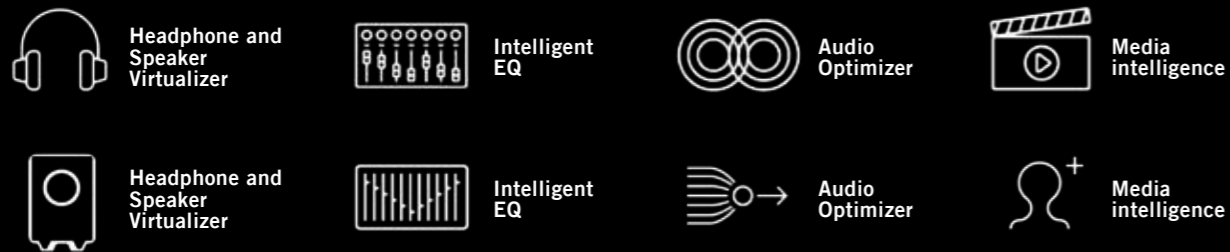

Dolby Makes Everything on Your Device Sound Better