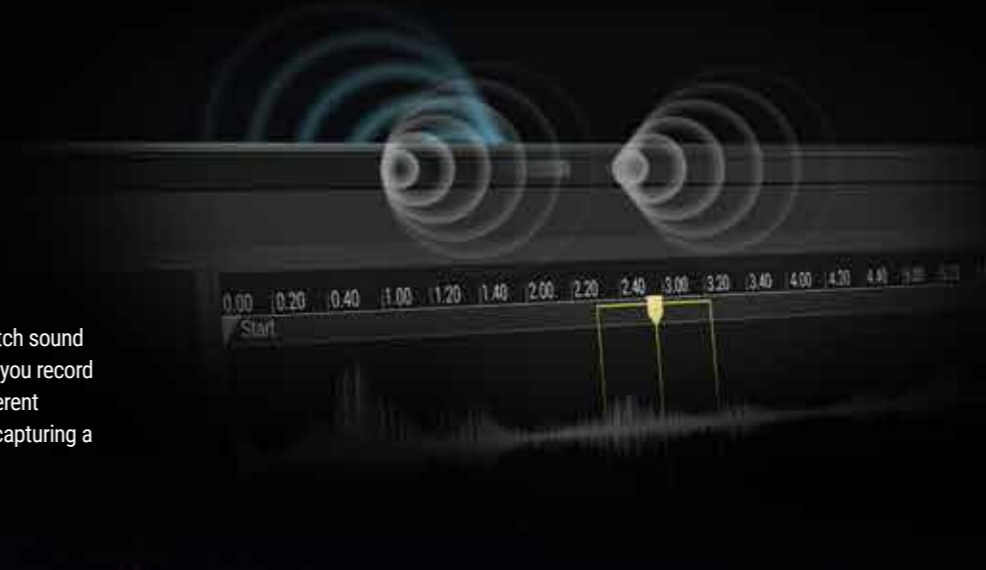

3D MIC ARRAY

Three microphones are positioned to catch sound from multiple directions. This setup lets you record sound in three modes optimized for different scenarios, from solo voice recording to capturing a room full of voices in a conference call.