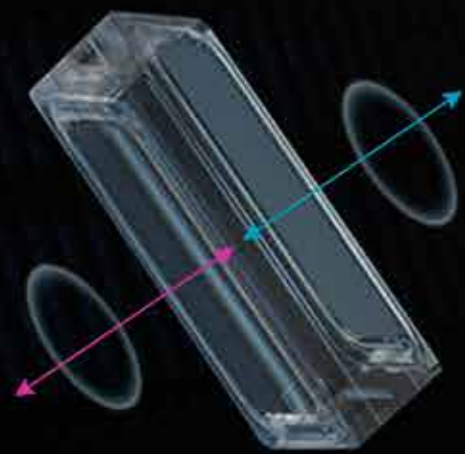

DUAL FORCE-CANCELING WOOFERS

Dual force-canceling offsets speaker vibration to produce clearer, more natural sound and add a half-octave lower range to the bass.