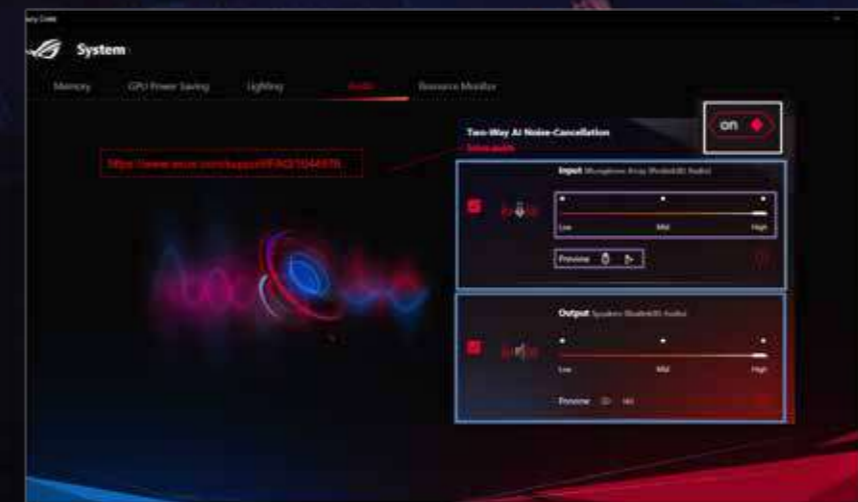

TWO-WAY AI NOISE CANCELATION

Our noise-canceling technology removes unwanted sound from upstream and downstream feeds, clarifying audio from both your mic and your teammates' mics. Settings can be customized on a per-app basis to filter specific apps like voice chat without touching game audio. Since our technology runs on the CPU, your GPU is freed up to maximize frame rates.

Up Link Speak without Noise

Down Link Speak without Noise

Eliminate
500-Million
Types of Background Noise

-95%
Noise Reduction

Two-Way AI Noise Cancelation within Gaming Performance

When the AI Noise Cancelation feature is turned on, our ROG laptops still has a 7.47% higher FPS rates than our competition. This is because our Two-Way AI Noise Cancelation feature runs on the laptop's CPU and the GPU is freed up for optimal gaming performance. even faster frequencies and higher performance.

Ainc Software Comparison Table		Two-Way AINC by ROG Gaming NB	Other AINC software
		Avg. FPS	
Game	Far cry 5	82	77
	Shadow of the Tomb Raider	71	66
	Assassin's Creed Odyssey	52	48

Customized Your Two-Way AI Noise Cancelation Experience in Different Scenario Via Armoury Crate

For example, playing Youtube music, having a Game match, and communicating with friends with Ai noise cancellation on via Discord at the same time.

1. After activating, the system will automatically detect the using mode detect the device you are using.
1. Select noise reduction level – low, mid, high
  2. Please go to the app you want to apply and switch the default setting to richer.
3. AI Noise-cancelling Input/ Output (ASUS Utility)