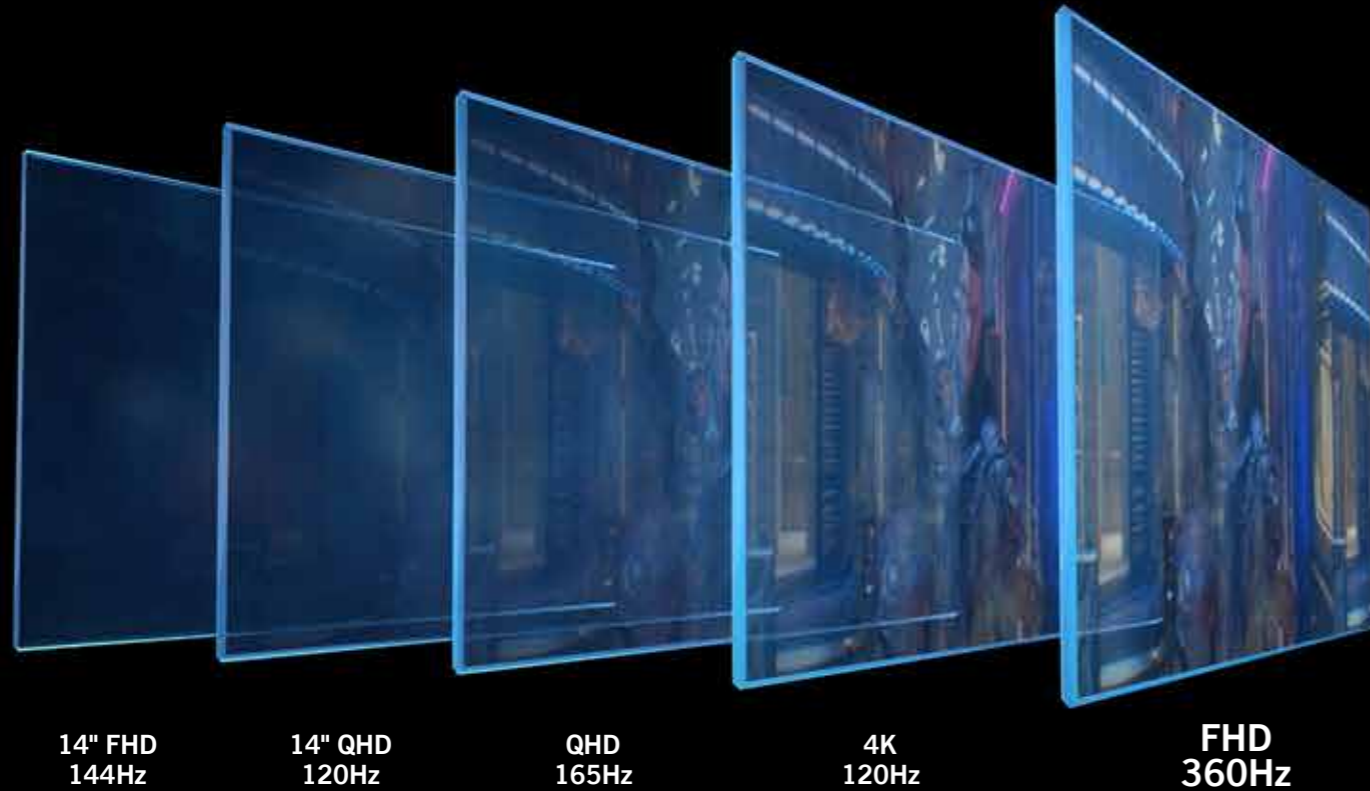

14" QHD
120Hz

QHD
165Hz

4K
120Hz

FHD
360Hz

BALANCING HIGH RESOLUTION AND HIGH REFRESH RATE

14" FHD
144Hz