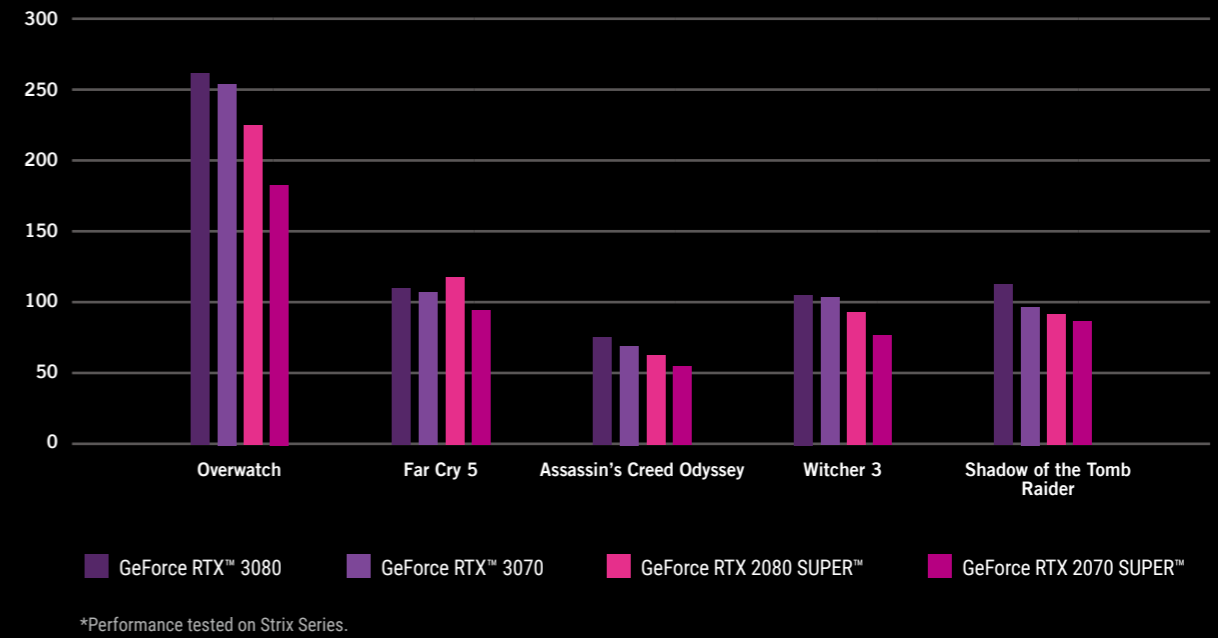

LAPTOP PRODUCT CATEGORY

Exceptional Gaming Pcs for Every Gamer

PRODUCT SEGMENTATION 2021

GAMING PERFORMANCE

Gaming Performance

NVIDIA® GPU Performance

POWERFUL GAMING WEAPONS

Top Gaming Features for Professional Gamers