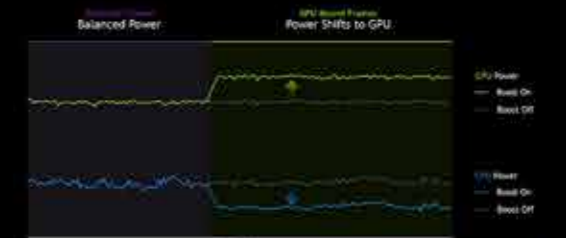

*Vapor chamber only available on the 2021 ROG Strix G15/17 Advantage Edition

DYNAMIC BOOST

Dynamic Boost shifts power between the CPU and GPU to intelligently maximize performance for the thermal design power of your device. Serious gaming creates a heavy load on graphics with relatively light demand on the CPU, so Dynamic Boost amplifies GPU power to improve performance for smoother gameplay.

Dynamic Boost Technology Doubles Efficiency

ACTIVE AERODYNAMIC SYSTEM PLUS

Active Aerodynamic System

Lift Your Active Aerodynamic System

Active Aerodynamic System (AAS) helps increase airflow by up to 22% compared to typical laptops. Cool air is drawn in through the opening and pumped out of exhausts in the edges of the chassis. Slight ramps in the outlets help direct warm air upward, separating it from the cooler layer of intake air below.