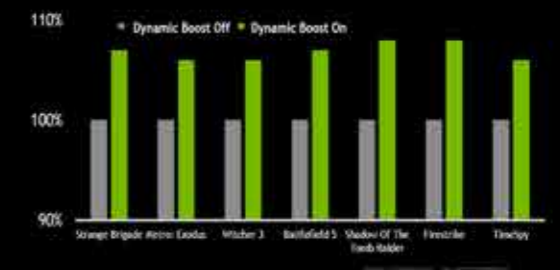

VAPOR CHAMBER

Heat dissipation is faster and more efficient with our vapor chamber design, which spreads heat across the entire surface, creating a wider area for heat dissipation to rapidly and efficiently lower temperatures in small spaces. Our design also uses a rectangular thermal plate to draw heat away from not only the CPU and GPU, but also the power regulation circuitry. Reducing the temperature of these power components helps improve long-term stability and reliability.

*Vapor chamber only available on the 2021 ROG Strix G15/17 Advantage Edition

DYNAMIC BOOST

Dynamic Boost shifts power between the CPU and GPU to intelligently maximize performance for the thermal design power of your device. Serious gaming creates a heavy load on graphics with relatively light demand on the CPU, so Dynamic Boost amplifies GPU power to improve performance for smoother gameplay.

Dynamic Boost Technology Doubles Efficiency

ACTIVE AERODYNAMIC SYSTEM PLUS

Active Aerodynamic System

Lift Your Active Aerodynamic System

Active Aerodynamic System (AAS) helps increase airflow by up to 22% compared to typical laptops. Cool air is drawn in through the opening and pumped out of exhausts in the edges of the chassis. Slight ramps in the outlets help direct warm air upward, separating it from the cooler layer of intake air below.