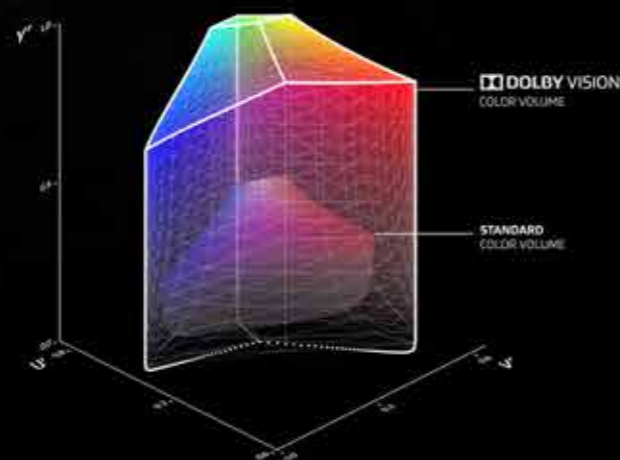

The World's First QHD 165Hz Gaming Panel

For a satisfying balance between high speed and resolution, the world's first QHD 165Hz/3ms display option brings immersive 2K details into high-refresh territory. It covers 100% of the wider DCI-P3 color space and lets you see more shades in compatible films and other media.

HIGH RESOLUTION AND WIDE COLOR GAMUT

Higher resolution offers creators significantly more detail for work and entertainment. Our 4K gaming laptop packed over 8 million pixels for ultra-fine photo and video editing, allowing artists to work more easily on the go with a device that matches the popular Ultra HD resolution.

DCI-P3 100% and Adobe RGB 100% enable wider color range than sRGB, resulting in more realistic color reproduction. We also added a blazing backlight with up to 400 nits of brightness for vibrant colors and better visibility outdoors or under intense indoor lighting.

DOLBY VISION TECHNOLOGY

Scene to scene, frame to frame, Dolby Vision makes media look better. The technology improves on standard high dynamic range (HDR) 4K video, dynamically adjusting visuals to make every image in front of you richer, brighter, and livelier. Creators can film and edit their streams, videos, and other content in a format commonly used by industry professionals.