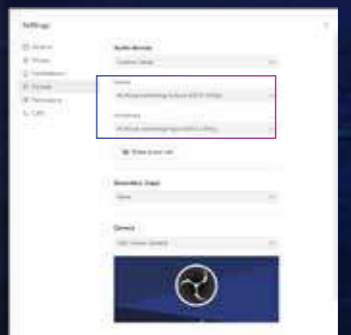

1. After activating, the system will automatically detect the using mode detect the device you are using.
1. Select noise reduction level – low, mid, high
  2. Please go to the app you want to apply and switch the default setting to richer.
3. AI Noise-cancelling Input/ Output (ASUS Utility)