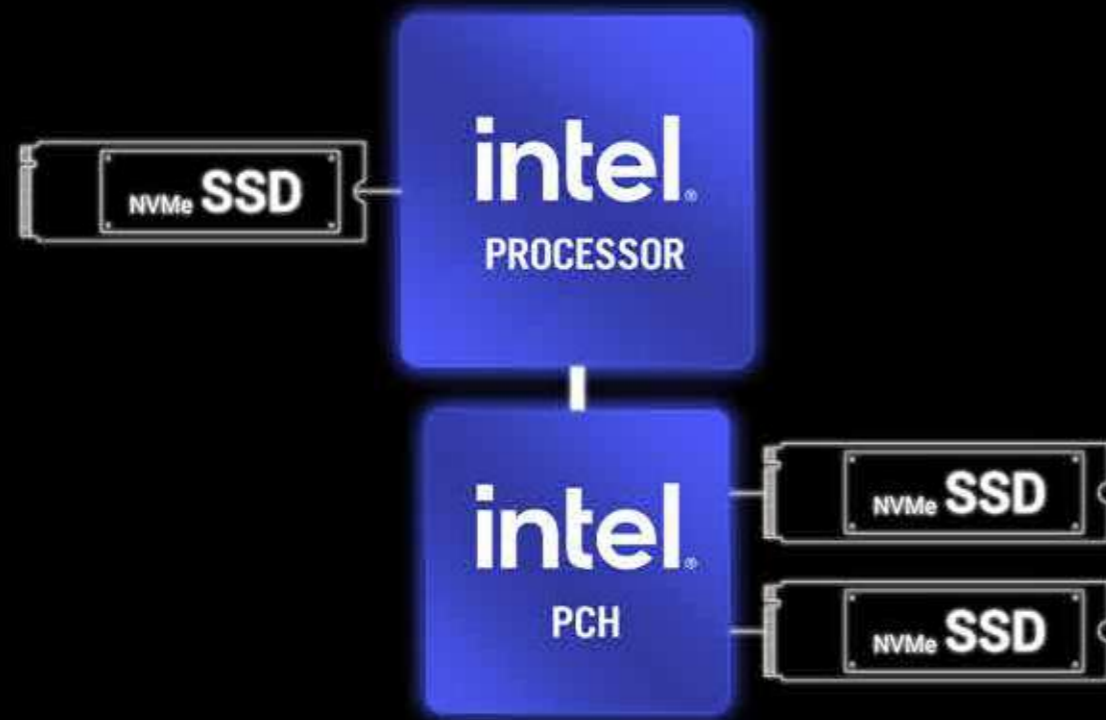

GeForce RTX™ GPU Performance

*Performance tested on Strix Series.

EXCLUSIVE ROG HYPERDRIVE ULTIMATE

Exclusive ROG HyperDrive Ultimate features the world's fastest RAID 0 storage available in a gaming laptop. The HyperDrive Ultimate array achieves up to 10.5GB/s of maximum throughput by combining 3 ultra-fast NVMe SSDs. With up to 3TB of capacity, the array also has plenty of room for the latest AAA games and the large source files for your creative workflows.

*ROG HyperDrive Ultimate is only available on Zephyrus S17. The performance is tested in laboratory, actual speed vary by devices.

Hyperdrive Ultimate Performance

SUPERFAST SSD

The latest **M.2 NVMe PCIe® 4.0x4 SSD** doubles the transfer rate of the previous generation to enable new levels of performance. 20 PCIe® Gen 4 lanes connected directly to the CPU unleashes peak speed from the latest GPUs and gives a single SSD up to 7.88GB/s of interface bandwidth.

*The throughput performance is based on PCI Express regulation and preliminary estimation, actual speed vary by SSD devices.

PCIe 4.0 Performance

POWERFUL MEMORY

The Latest **Dual-Channel DDR4-3200 Memory** lets you multitask like a pro. This high-performance RAM stands up to any challenge thrown its way. Gamers can play the latest AAA titles, stream, and chat with teammates without missing a beat, while serious power users and creators can run every program they need at once for peak productivity.