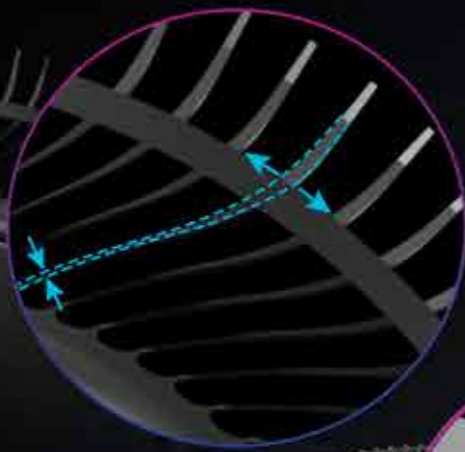

Variable Blade Thickness