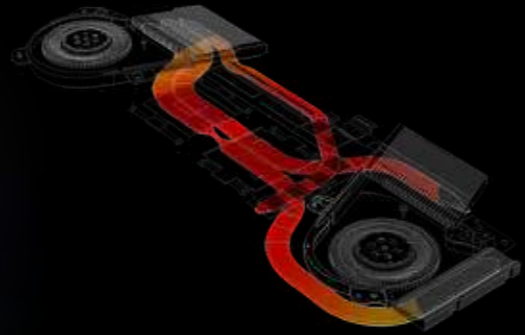

Tailor-Made Heat Spreaders

Tailored to the cooling for each device. The heat spreaders are specially shaped for each machine and placed to optimally collect heat from multiple components. The attached heatpipe network varies by model, with higher-end machines featuring additional pipes to ensure effective cooling for the processors and power circuitry.