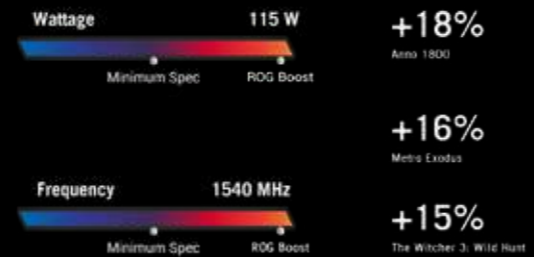

ACTIVE AERODYNAMIC SYSTEM PLUS

Active Aerodynamic System

Lift Your Active Aerodynamic System

Active Aerodynamic System (AAS) helps increase airflow by up to 22% compared to typical laptops. Cool air is drawn in through the opening and pumped out of exhausts in the edges of the chassis. Slight ramps in the outlets help direct warm air upward, separating it from the cooler layer of intake air below.

Boost Past the Competition

Maximize GPU Performance

ROG Boost takes graphics to the next level by pushing GPUs to their maximum clock speeds, wattages, and beyond. Faster frequencies mean more frames per second and smoother, more engaging gameplay.