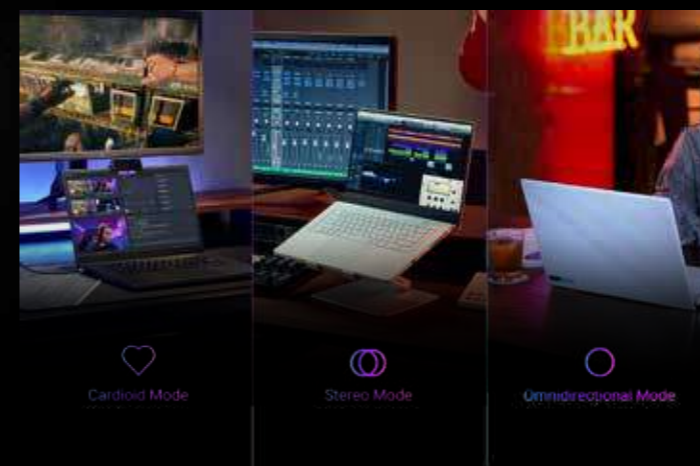

Cardioid Mode

Stereo Mode

Omnidirectional Mode

Model	ROG ZEPHYRUS G15
Processor	AMD Ryzen™ 9 5900HS CPU
Graphics	NVIDIA® GeForce RTX™ 3080 laptop GPU with 16GB GDDR6 VRAM
OS	Windows 10 Pro - ASUS recommends Windows 10 Pro
Memory	DDR4 3200MHz SDRAM up to 32GB
Storage	M.2 NVMe PCIe 3.0 up to 2TB SSD
Display	15.6-inch QHD (2560x1440) IPS-level panel, up to 165Hz/3ms, 100% DCI-P3, Adaptive-Sync, Pantone Color Calibrated
Keyboard	Backlit chiclet keyboard, N-key rollover, Power key with fingerprint, 1.7mm travel distance
Power	200W power adaptor Supports USB-C™ Power Delivery 3.0 up to 100W
Dimension	355 x 243.5 x 19.9mm
Weight	1.9KG
Warranty	2-year global warranty (* Terms may differ by country)

See more configurations on pg. ...

Scan the QR code to learn more