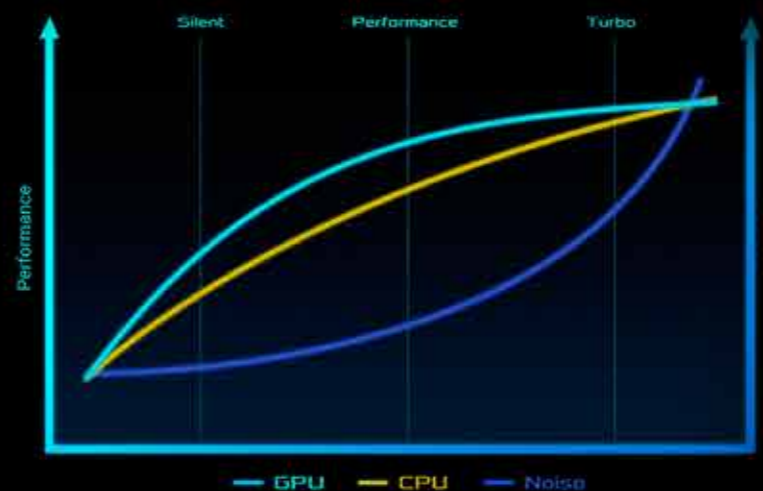

Airflow on a New Dimension

AAS Plus opens up a 28.5mm high air intake behind the tilted secondary display that increases airflow by 30%. Instead of drawing in air from below where warmer components have a greater effect on intake flow, AAS Plus is designed to draw in cooler air from above. The larger space also helps keep noise levels below 43dB on performance mode, giving you a quieter gaming experience.

Ultra-Thin Fins / Heatpipes / Spreaders

Dissipate the Heat

Thermal energy is dissipated by 4 heatsinks, each lined with ultrathin copper fins as slim as 0.1mm. These fins are half the size of typical solutions, allowing for higher density to increase surface area for heat dissipation and lower air resistance to allow for smoother flow. There are up to 252 heatsink fins totaling 110,328mm² of surface area.

Operating Modes

Strike a Balance Between Speed and Noise

Expertly tuned system profiles let you quickly adapt to different scenarios using a convenient keyboard shortcut. Turbo mode maximizes fan speed and frequencies to accelerate CPU-intensive workloads like video editing and 3D rendering. Performance mode optimizes performance and cooling to lower noise levels under 45dB while gaming. Silent mode goes further to take acoustics below 35dB for lighter workloads like watching videos.