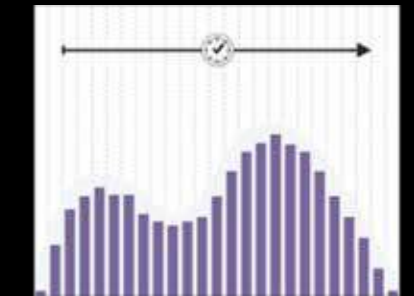

High-Resolution Audio at 24 bit/96 kHz

The graphs above start with the original analog sound waves and illustrate the low sample rate of CDs compared to the greater frequency used to record High-Resolution Audio. There is no single standard for High-Resolution Audio, but the most commonly used specifications are 24 bit/96 kHz (3.2x more data transmitted than CD) and 24 bit/192 kHz (6.5x more data transmitted than CD).