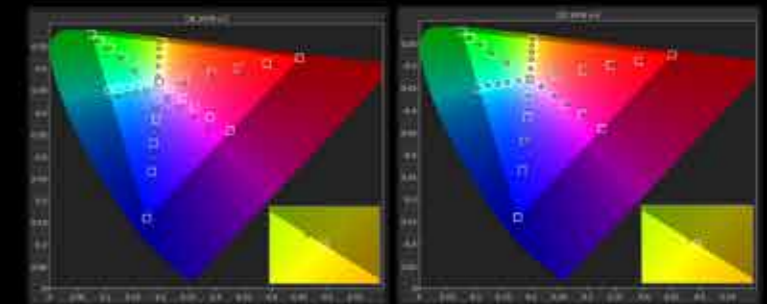

IPS-LEVEL DISPLAY AND PANTONE® COLOR VALIDATION

IPS panel uses a parallel crystal structure to produce rich colors with outstanding accuracy across wide viewing angles. Pantone® Validated displays guarantee accurate color reproduction that's faithful to the globally recognized Pantone palette. This level of color accuracy allows artists, designers, and content creators to do serious professional work and enjoy richer gaming visuals all on the same machine.

Before Pantone Calibration

After Pantone Calibration