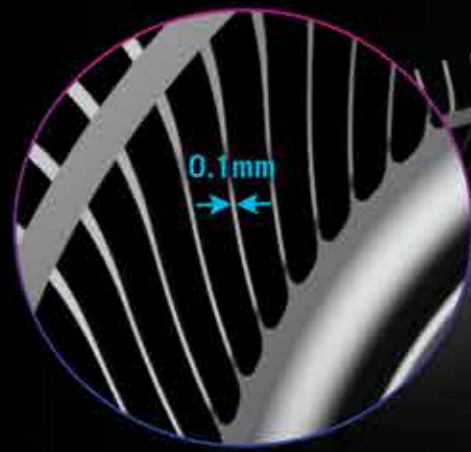

ARC FLOW FANS

Upgraded Arc Flow fans feature 84 blades shaped to increase airflow by up to 13% and reduce noise by up to 2dB below previous gen designs. Laptop fan blades are typically uniform in size and shape, but ours vary in thickness, tapering down as low as 0.1mm at the base and flaring at the ends to draw in more air per rotation. Their anti-resonance design includes custom tips arranged in an aerodynamic wave pattern that guides airflow around the fan and keeps it balanced from blade to blade. Steady airflow reduces turbulence to lower noise and keeps cooling reliable over time.

0.1mm Thin Fan Blade