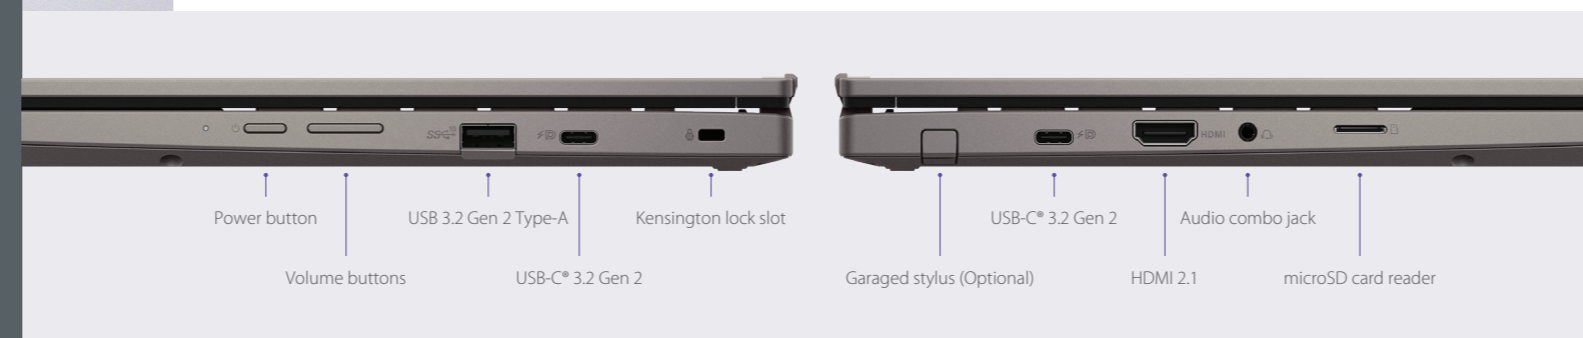

## Explore in more ways than one

(CX3401)

Up to 12th Gen Intel® Core™ i7 processor

ASUS Antimicrobial Guard

WiFi 6E

360° ErgoLift hinge

The 14-inch, 16:10 ASUS Chromebook CX34 Flip offers an exquisite blend of powerful performance and versatility to empower the way you work and play. This stylish laptop features a robust Intel® Core™ processor, WiFi 6E and a long-lasting battery to ensure you're well-equipped to breeze through everyday tasks, wherever you are. Thanks to a 360° ErgoLift hinge, you can use ASUS Chromebook CX34 Flip in any mode, and an optional garaged stylus<sup>1</sup> allows for intuitive input when it's time to jot down notes. To top it all off, military-grade durability gives you peace of mind when using ASUS Chromebook CX34 Flip on the go.

Power button, Volume buttons, USB 3.2 Gen 2 Type-A, USB-C® 3.2 Gen 2, Kensington lock slot, Garaged stylus (Optional), USB-C® 3.2 Gen 2, HDMI 2.1, Audio combo jack, microSD card reader